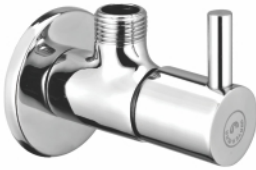

AU-011B1
Sink Cock with Flexible Spout
(All Brass Parts)

AU-011B2
Sink Cock with Flexible Spout
with Dual Flow (All Brass Parts)

AU-012
Center Hole Basin Mixer

Tall Pillar Tap
AU-001A | 8"
AU-001B | 12"

AU-010
Swan Neck Pillar Cock

ARLIA

NATURE'S
SYMPHONY OF PEACE & POWER

AR-001
Pillar Cock

AR-002
Short Body Bib Cock

AR-003
Long Body Bib Cock

AR-005
Angle Cock

AR-006
Bib Cock 2 in 1

AR-007
Angle Cock 2 in 1

Concealed Stop Cock (15mm Fitting)
AR-009 | 15mm
AR-008 | 20mm

AR-008A
Concealed Stop Cock
(20mm Fitting) 20mm

AR-004
Washing Machine Bib Cock

LOW
MAINTENANCE

QUALITY CONTROL
APPROVED

PERFECT
WATER FLOW

SUITABLE FOR
HOT & COLD WATER

OPERATES
SMOOTHLY

ARIA
Collection

WATERMAN[®]
Bathware | Designed with Perfection

AR-011B1
Sink Cock with Flexible Spout
(All Brass Parts)

AR-011B2
Sink Cock with Flexible Spout
with Dual Flow (All Brass Parts)