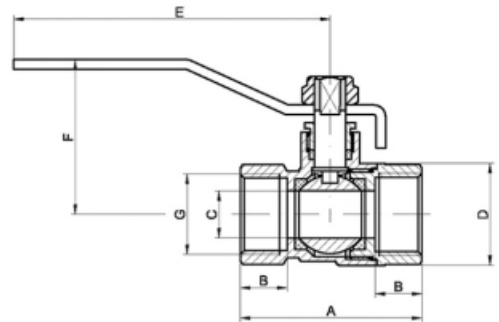

PERFECT WATER FLOW

SUITABLE FOR HOT & COLD WATER

OPERATES SMOOTHLY

FEATURES:-

Brass Body, Brass Ball, Brass Stem, PTFE Seal.

G	A(mm)	B(mm)	C(mm)	D(mm)	E(mm)	F(mm)
1/2"	55.3	16	13	28	97	45.25
3/4"	59.5	16.2	18	34	108	57
1"	69	19	21	39.8	108	62.5
1 1/4"	82.9	20	30	51.2	140	70
1 1/2"	91	20.5	35	59	165	81.5
2"	101	21	45	74	165	90.5