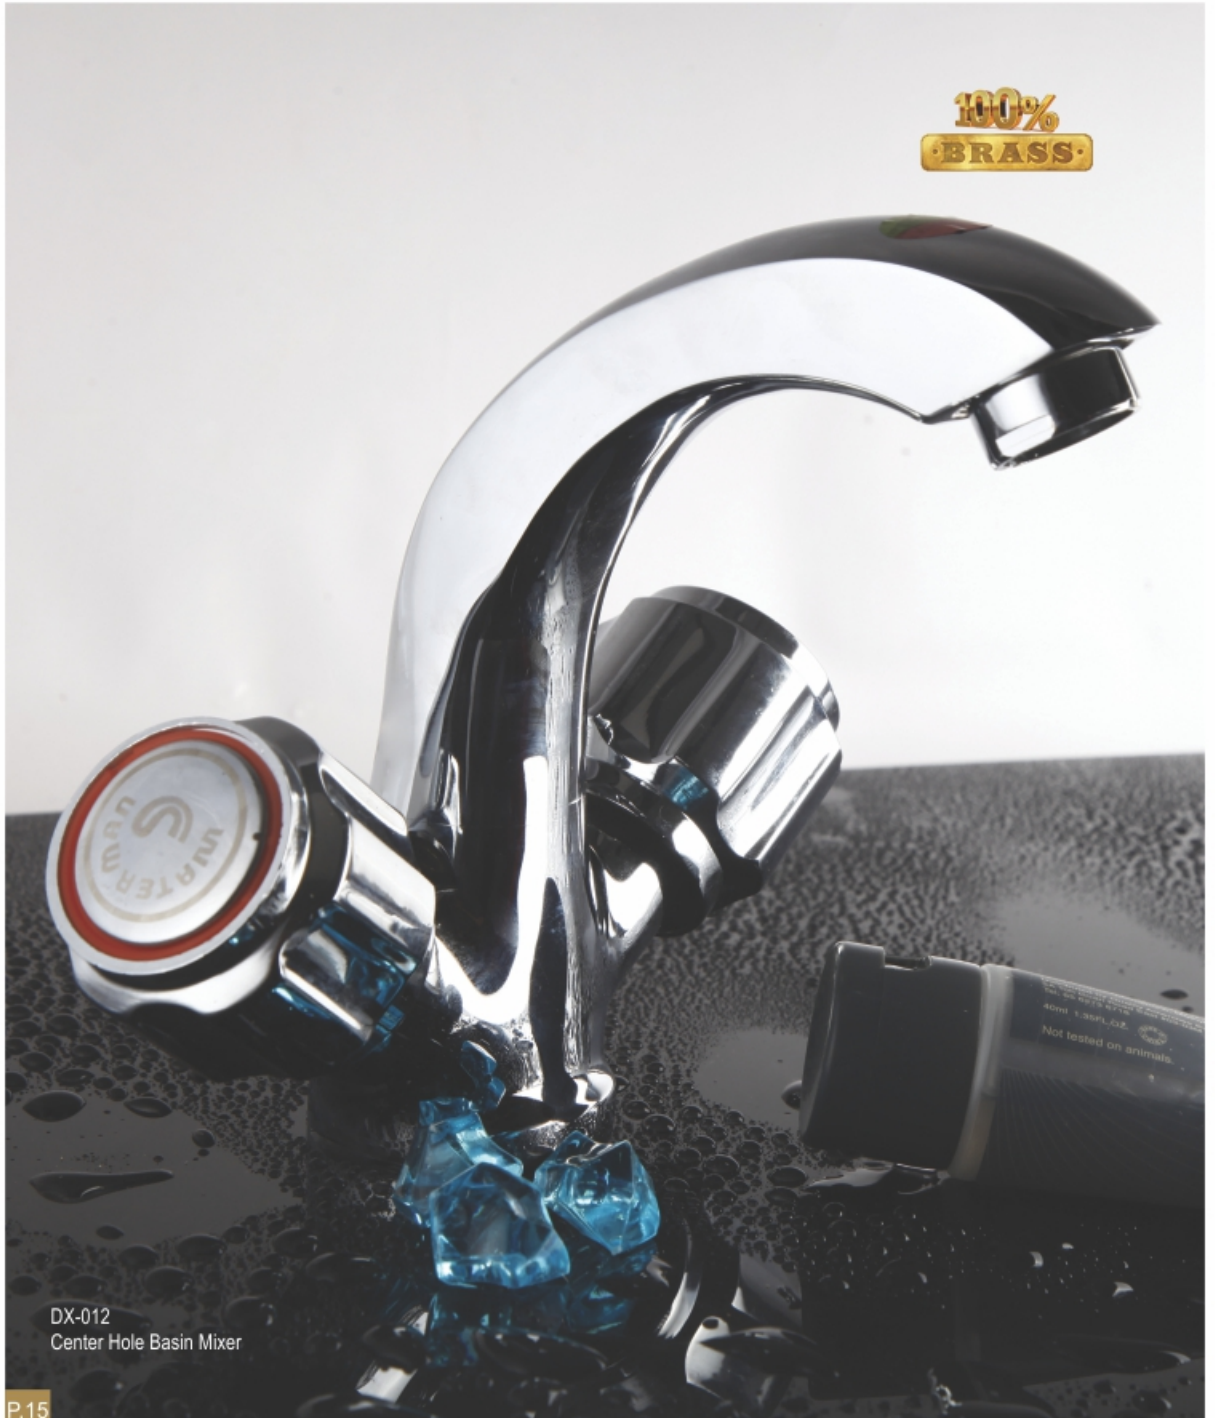

ECO-009A
Open Stop Cock 15mm

ECO-008A
Open Stop Cock 20mm

WATERMAN[®]
Bathware | Designed with Perfection

DELUXE Collection

100%
BRASS

DX-012
Center Hole Basin Mixer

DELLUXE

FROM THE SOURCE TO YOUR
SPACE,
A JOURNEY OF PURITY