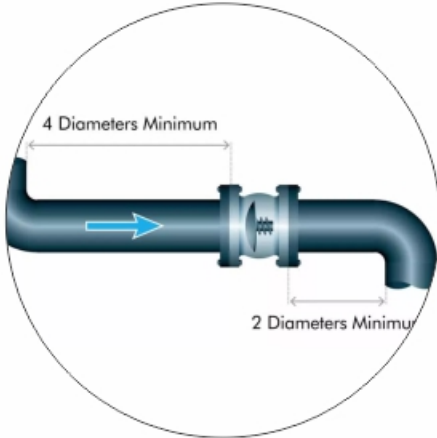

PERFECT WATER FLOW

SUITABLE FOR HOT & COLD WATER

OPERATES SMOOTHLY

FEATURES:-

Brass Body, Brass Ball, Brass Stem, PTFE Seal.

G	A(mm)	B(mm)	C(mm)	D(mm)	E(mm)	F(mm)
1/2"	55.3	16	13	28	97	45.25
3/4"	59.5	16.2	18	34	108	57
1"	69	19	21	39.8	108	62.5
1 1/4"	82.9	20	30	51.2	140	70
1 1/2"	91	20.5	35	59	165	81.5
2"	101	21	45	74	165	90.5

PERFECT WATER FLOW

SUITABLE FOR HOT & COLD WATER

OPERATES SMOOTHLY

HORIZONTAL NON RETURN VALVE

WATERMAN[®]
Bathware | Designed with Perfection

CV-15
1/2"

CV-20
3/4"

CV-25
1"