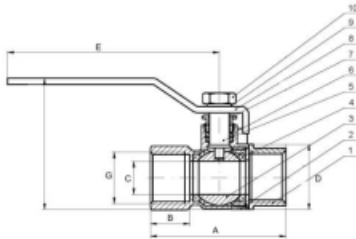

OPERATES SMOOTHLY

BRASS FORGED Ball Valve (HEAVY)

WATERMAN[®]
Bathware | Designed with Perfection

FEATURES:-

Brass Body, Brass Ball, Brass Stem, Brass Nut, SS Washer, PTFE Seal.

G	A(mm)	B(mm)	C(mm)	D(mm)	E(mm)	F(mm)
1/2"	54	16	12	22.5	108	61
3/4"	60	16	15	31	108	67
1"	65	16	20	37.5	117	78.5
1 1/4"	73	16.5	25	46	173	91
1 1/2"	86	20	31	54	173	98
2"	97	20	40	67	159	114