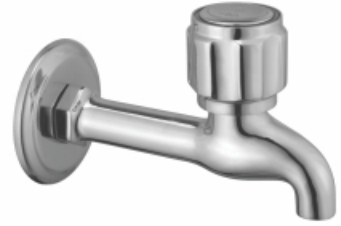

ECO-009A
Open Stop Cock 15mm

ECO-008A
Open Stop Cock 20mm

WATERMAN[®]
Bathware | Designed with Perfection

DELUXE Collection

100%
BRASS

DX-012
Center Hole Basin Mixer

DELLUXE

FROM THE SOURCE TO YOUR
SPACE,
A JOURNEY OF PURITY

DX-001
Pillar Cock

DX-002
Short Body Bib Cock

DX-003
Long Body Bib Cock

DX-005
Angle Cock

DX-006
Long Body 2 in 1

DX-007
Angle Cock 2 in 1

Concealed Stop Cock
DX-008 | 20mm

DX-018
Flush Cock 25mm